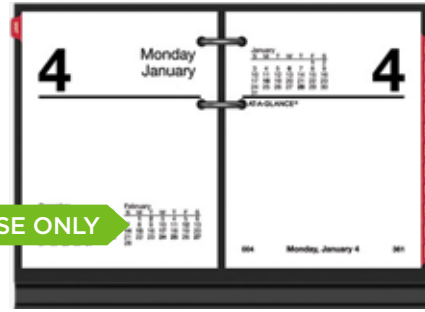

### DAILY DESK CALENDAR

**Refill only.** Recycled daily calendar with two pages per weekday, Sat/Sun combined. Jan. - Dec. Size: 3.5" x 6"

**AAGE717R50**

### DESK CALENDAR BASE

**Base only** for 3.5" x 6" loose-leaf calendar refill. Made from molded plastic with locking rings.

**AAGE1700**

### DAILY DESK CALENDAR

**Refill only.** Compact daily calendar with two pages per weekday, Sat/Sun combined. Jan. - Dec. Size: 3" x 3.75"

**AAGE91950**