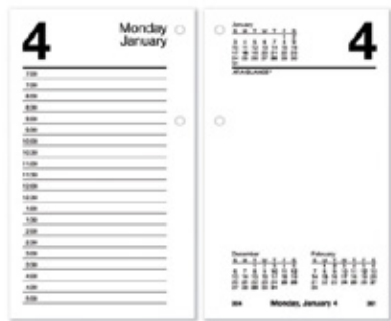

### WEEKLY/MONTHLY PLANNER

Executive planner featuring tabbed two-page spread with month on left and notes on right. And weekly two-page spreads. Size: 8.75" x 7"

**AAGG54500**

### STANDARD DAILY DIARY

Daily reminder book. College ruled and dated, one day per page. Red cover. Address section. Size: 8.25" x 5.75"

**AAGSD38913**

### WALL CALENDAR

Illustrator's edition wall calendar. White/blue pages. One month per page. Size: 12" x 12"

**AAGG100017**

### DESK PAD CALENDAR

One month per page with ruled blocks and lined notes space. January - December. Size: 22" x 17"

**AAGSK2400**