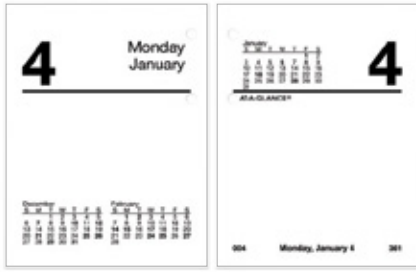

### WEEKLY/MONTHLY PLANNER

Executive planner featuring tabbed two-page spread with month on left and notes on right. And weekly two-page spreads. Size: 8.75" x 7"

**AAGG54500**

### DESK PAD CALENDAR

One month per page with ruled blocks and lined notes space. January - December. Size: 22" x 17"

**AAGSK2400**

### DAILY DESK CALENDAR

**Refill only.** Recycled daily calendar with two pages per weekday, Sat/Sun combined. Jan. - Dec. Size: 3.5" x 6"

**AAGE717R50**

### DESK CALENDAR BASE

**Base only** for 3.5" x 6" loose-leaf calendar refill. Made from molded plastic with locking rings.

**AAGE1700**