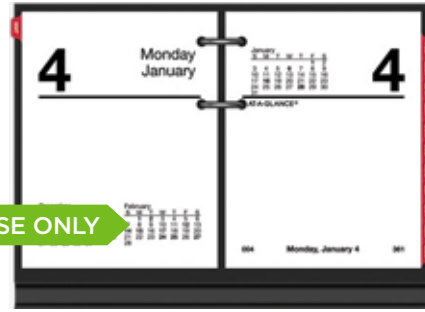

AAGG100017

DESK PAD CALENDAR

One month per page with ruled blocks and lined notes space. January - December. Size: 22" x 17"

AAGSK2400

DAILY DESK CALENDAR

Refill only. Recycled daily calendar with two pages per weekday, Sat/Sun combined. Jan. - Dec. Size: 3.5" x 6"

AAGE717R50

DESK CALENDAR BASE

Base only for 3.5" x 6" loose-leaf calendar refill. Made from molded plastic with locking rings.

AAGE1700

DAILY DESK CALENDAR

Refill only. Compact daily calendar with two pages per weekday, Sat/Sun combined. Jan. - Dec. Size: 3" x 3.75"

AAGE91950

DESK CALENDAR BASE

Base only for 3" x 3.75" loose-leaf calendar refill. Made from molded plastic with locking rings.

AAGE1900

'TODAY IS' WALL CALENDAR

One weekday per page, Saturday/Sunday combined. Features rigid back. Base/calendar size: 6.63" x 9.13"