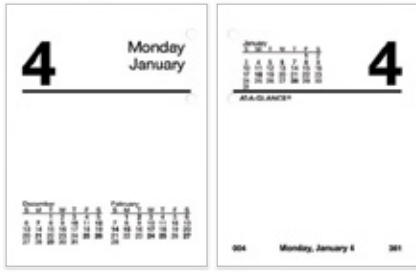

AAGG400H00

MONTHLY PLANNER

Monthly planner with ruled blocks. One month per two-page spread. Premium black cover. Dec-Jan. Size: 12" x 8"

AAGG47000

WEEKLY/MONTHLY PLANNER

Executive planner featuring tabbed two-page spread with month on left and notes on right. And weekly two-page spreads. Size: 8.75" x 7"

AAGSD38713

STANDARD DAILY DIARY

Daily reminder book. College ruled and dated, one day per page. Red cover. Address section. Size: 8.25" x 5.75"

AAGSD38913

WALL CALENDAR

Illustrator's edition wall calendar. White/blue pages. One month per page. Size: 12" x 12"

AAGG100017

DESK PAD CALENDAR

One month per page with ruled blocks and lined notes space. January - December. Size: 22" x 17"

AAGSK2400

DAILY DESK CALENDAR

Refill only. Recycled daily calendar with two pages per weekday, Sat/Sun combined. Jan. - Dec. Size: 3.5" x 6"

AAGE717R50

DESK CALENDAR BASE

Base only for 3.5" x 6" loose-leaf calendar refill. Made from molded plastic with locking rings.

AAGE1700

DAILY DESK CALENDAR

Refill only. Compact daily calendar with two pages per weekday, Sat/Sun combined. Jan. - Dec. Size: 3" x 3.75"