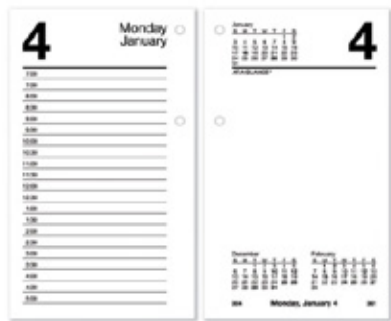

AAGG400H00

MONTHLY PLANNER

Monthly planner with ruled blocks. One month per two-page spread. Premium black cover. Dec-Jan. Size: 12" x 8"

AAGG47000

WEEKLY/MONTHLY PLANNER

Executive planner featuring tabbed two-page spread with month on left and notes on right. And weekly two-page spreads. Size: 8.75" x 7"

AAGG54500

WEEKLY/MONTHLY REFILL

Refill only. Tabbed two-page spreads with months on left and notes on right. And weekly two-page spreads. Size: 8.75" x 7"

AAGG54550

STANDARD DAILY DIARY

Daily reminder book. College ruled and dated, one day per page. Red cover. Address section. Size: 7.5" x 5.13"

AAGSD38713

STANDARD DAILY DIARY

Daily reminder book. College ruled and dated, one day per page. Red cover. Address section. Size: 8.25" x 5.75"

AAGSD38913

WALL CALENDAR

Illustrator's edition wall calendar. White/blue pages. One month per page. Size: 12" x 12"

AAGG100017

DESK PAD CALENDAR

One month per page with ruled blocks and lined notes space. January - December. Size: 22" x 17"

AAGSK2400

DAILY DESK CALENDAR

Refill only. Recycled daily calendar with two pages per weekday, Sat/Sun combined. Jan. - Dec. Size: 3.5" x 6"